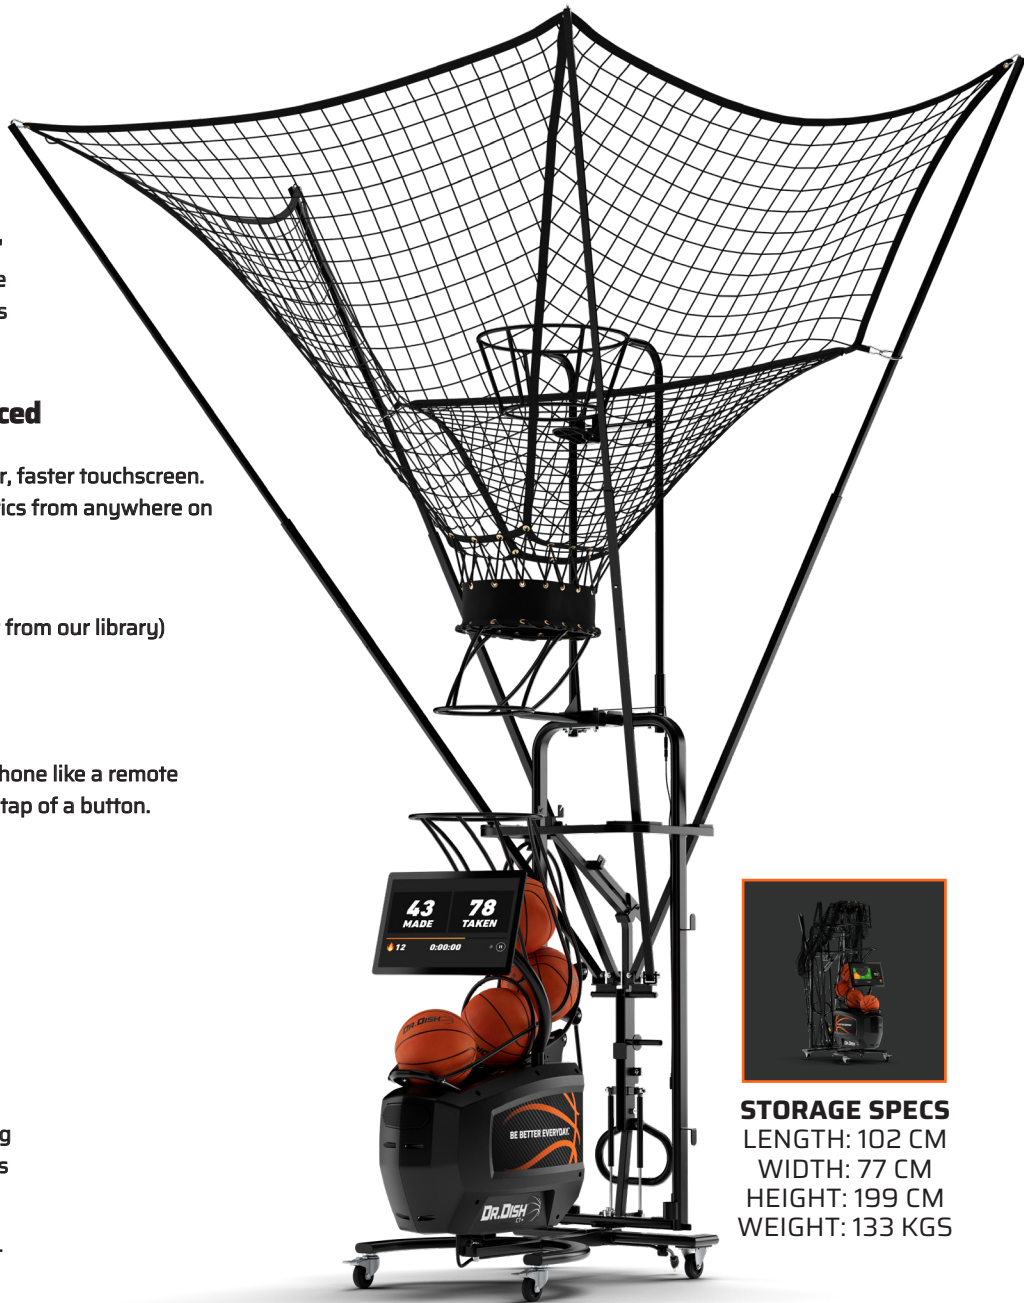

**STORAGE SPECS**  
 LENGTH: 102 CM  
 WIDTH: 77 CM  
 HEIGHT: 199 CM  
 WEIGHT: 133 KGS

### New! 21.5" True Touchscreen

The HUD (Heads up Display) tilts and swivels to be easily viewed from around the court