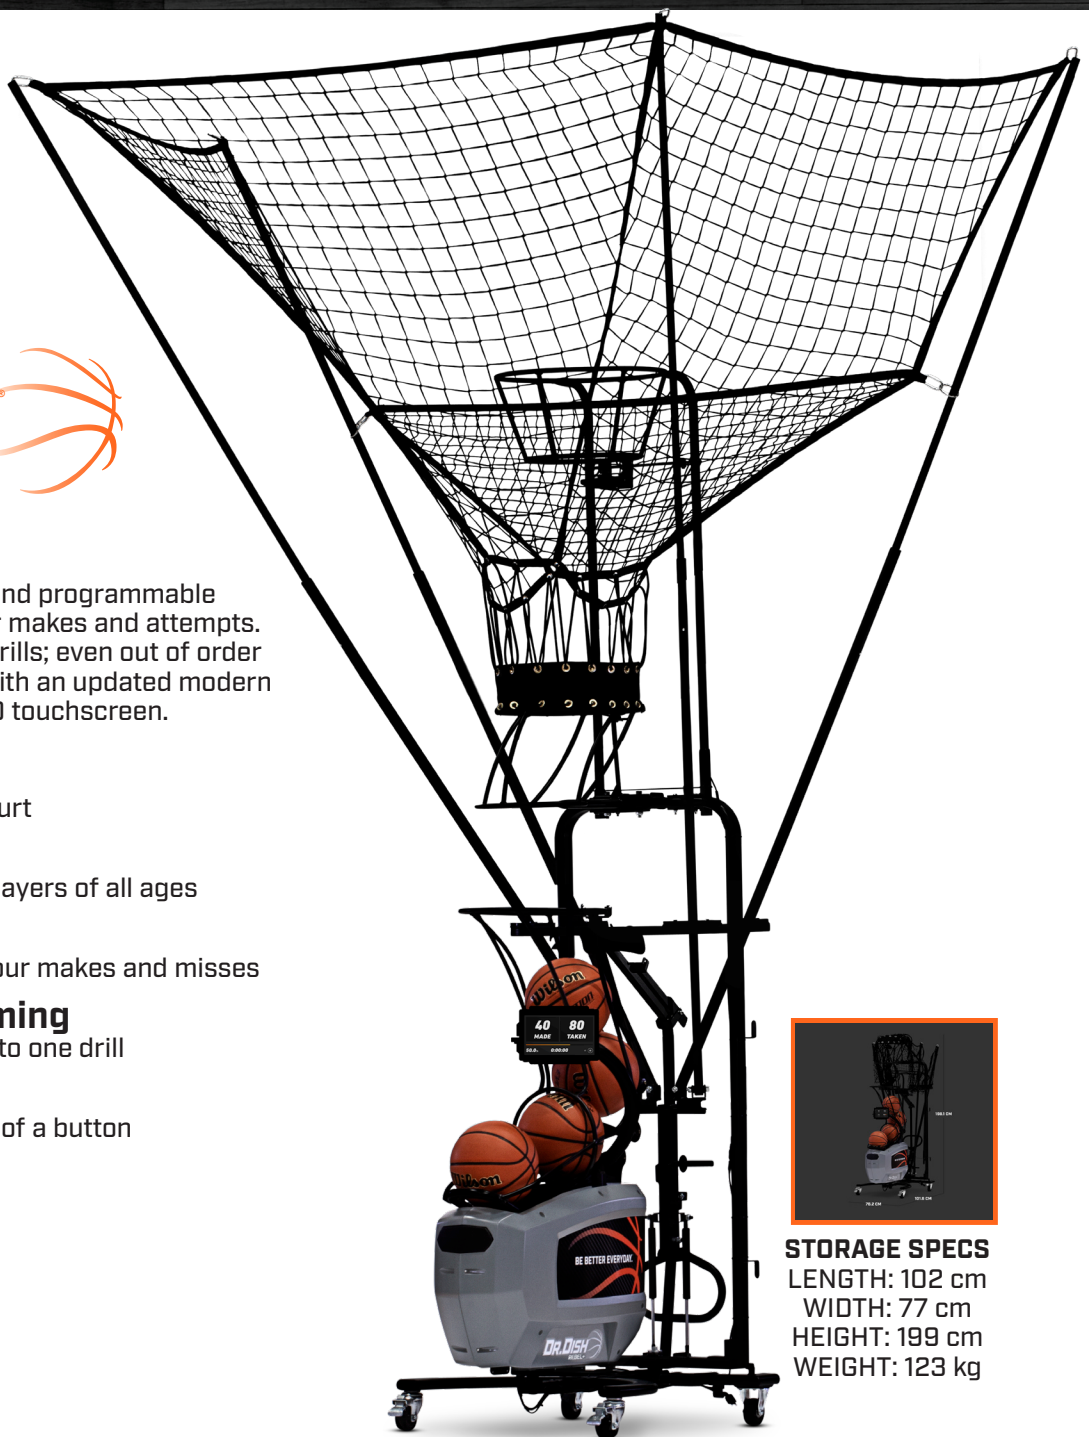

DR.DISH REBEL+

HIGH REPS + HIGH TECH

A cost-effective, fully automatic, and programmable shooting machine that tracks your makes and attempts. Build and save your own custom drills; even out of order to get your kids on the move. All with an updated modern design that includes an 21 cm HUD touchscreen.

- **Programmable**
Choose up to 19 spots on the court
- **Adjustable Net**
Adjust to different heights for players of all ages
- **Shots Made Counter**
Mechanical counter tracks all your makes and misses
- **Multi-Range Programming**
Program 2s, 3s, and even FTs into one drill
- **Remote**
Control the passing with a push of a button

STORAGE SPECS
 LENGTH: 102 cm
 WIDTH: 77 cm
 HEIGHT: 199 cm
 WEIGHT: 123 kg

CUSTOM ORDER LOCATIONS

Program drills out of order, like a 5-Star drill, and get away from the "spot shooting" mentality.

NEW & IMPROVED NETTING

Our new design includes a wider weave, while our black netting reduces light refraction and glare to give you increased visibility on the court.

21 CM HUD TOUCHSCREEN

Easily view your makes, takes, and percentage during drills. View detailed heat maps and drill-by-drill breakdowns immediately after your workout.